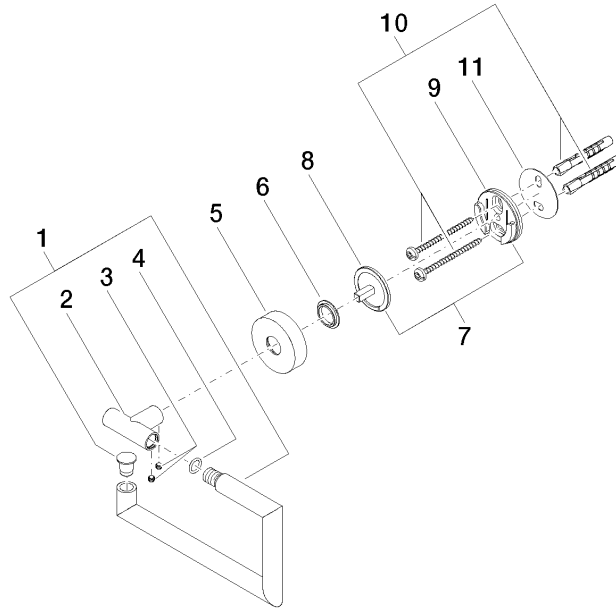

83 500 979

- width 150mm
- height 95 mm
- rosette Ø 40 mm
- 40mm projection

Fits: LISSÉ, META

	Chrome	83 500 979-00
	Brushed Platinum	83 500 979-06
	Dark Chrome	83 500 979-19
	Light Gold	83 500 979-26
	Brushed Light Gold	83 500 979-27
	Matte Black	83 500 979-33
	Brushed Bronze	83 500 979-42
	Brushed Champagne (22kt Gold)	83 500 979-46
	Champagne (22kt Gold)	83 500 979-47
	Brushed Chrome	83 500 979-93
	Brushed Dark Platinum	83 500 979-99

83 500 979

mm [inches]

83 500 979

Parts for other finishes can be found here: Brushed Platinum

Spare parts list

No.	Item Number	Name	Quantity used	Delivery time
1	90 28 22 626 00-00	holder	1	10
2	05 17 97 561 01-00	holder	1	10
3	90 31 11 038 00 90	pin	2	2
4	90 14 10 060 00 90	seal	1	2
5	08 27 97 500-00	rosette	1	10
6	08 30 11 516 90	ring	1	2
7	05 17 97 501 01 90	fixing set	1	2
8	08 17 97 559 90	holder	1	2
9	08 17 97 501 07	holder	1	2
10	05 30 31 025 00 90	fixing set	1	2
11	05 30 11 519 00 90	disc	1	2